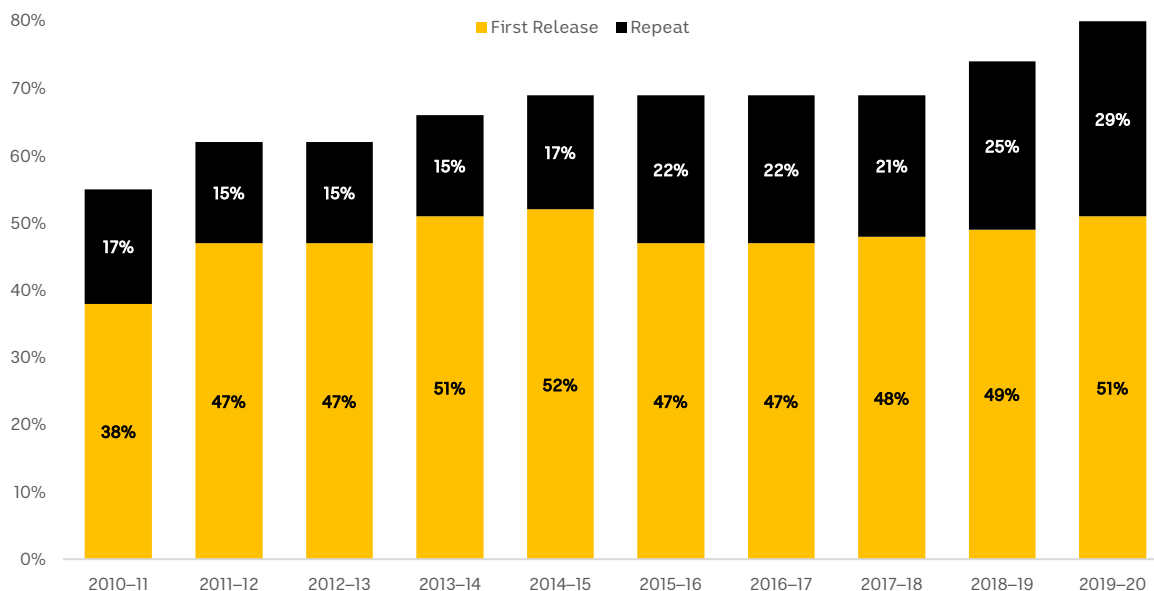

### Australian content – ABC main channel, 6am–midnight

*Australian first-release and repeat linear content as a percentage of linear hours broadcast*

**Notes:** This table reflects linear hours broadcast from the Sydney transmitter, comprising national and NSW transmission. Figures may differ slightly in other states and territories as a result of varying levels of local content. Hours have been rounded to the nearest whole number.