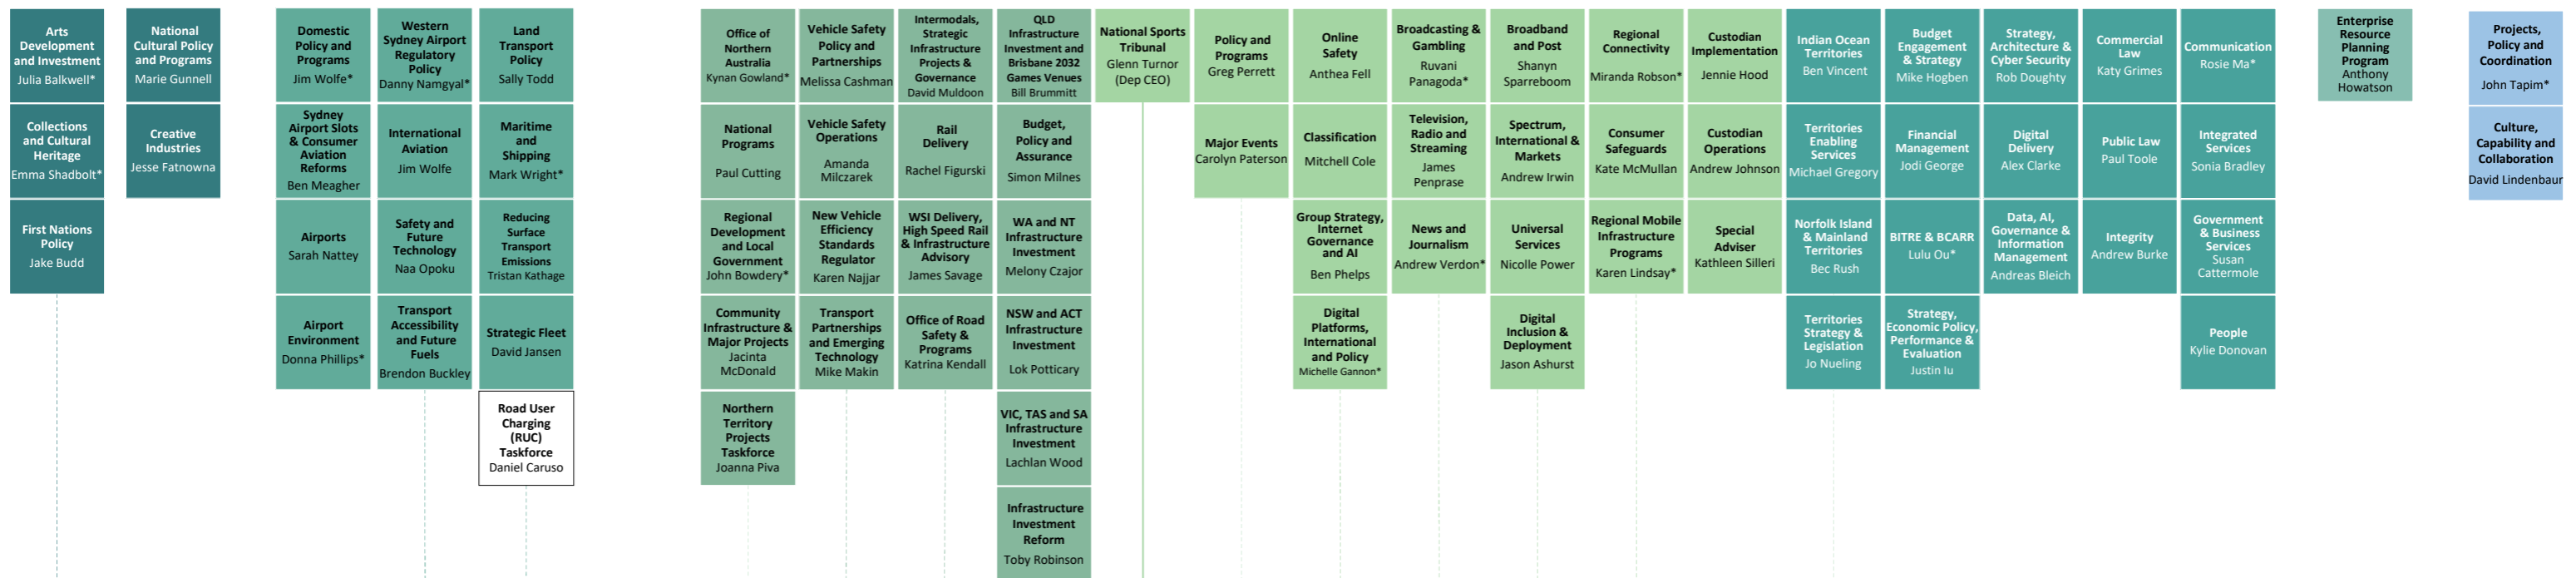

Australian Government

Department of Infrastructure, Transport, Regional Development, Communications, Sport and the Arts

Secretary
Jim Betts
Chief of Staff
Angela French

*Denotes acting
Taskforce
Organisational structure
current as at 8 June 2026

GROUP (Deputy Secretary)

DIVISION (First Assistant Secretary / SES Band 2)

BRANCH (Assistant Secretary / SES Band 1)

PORTFOLIO ENTITY / OFFICAL