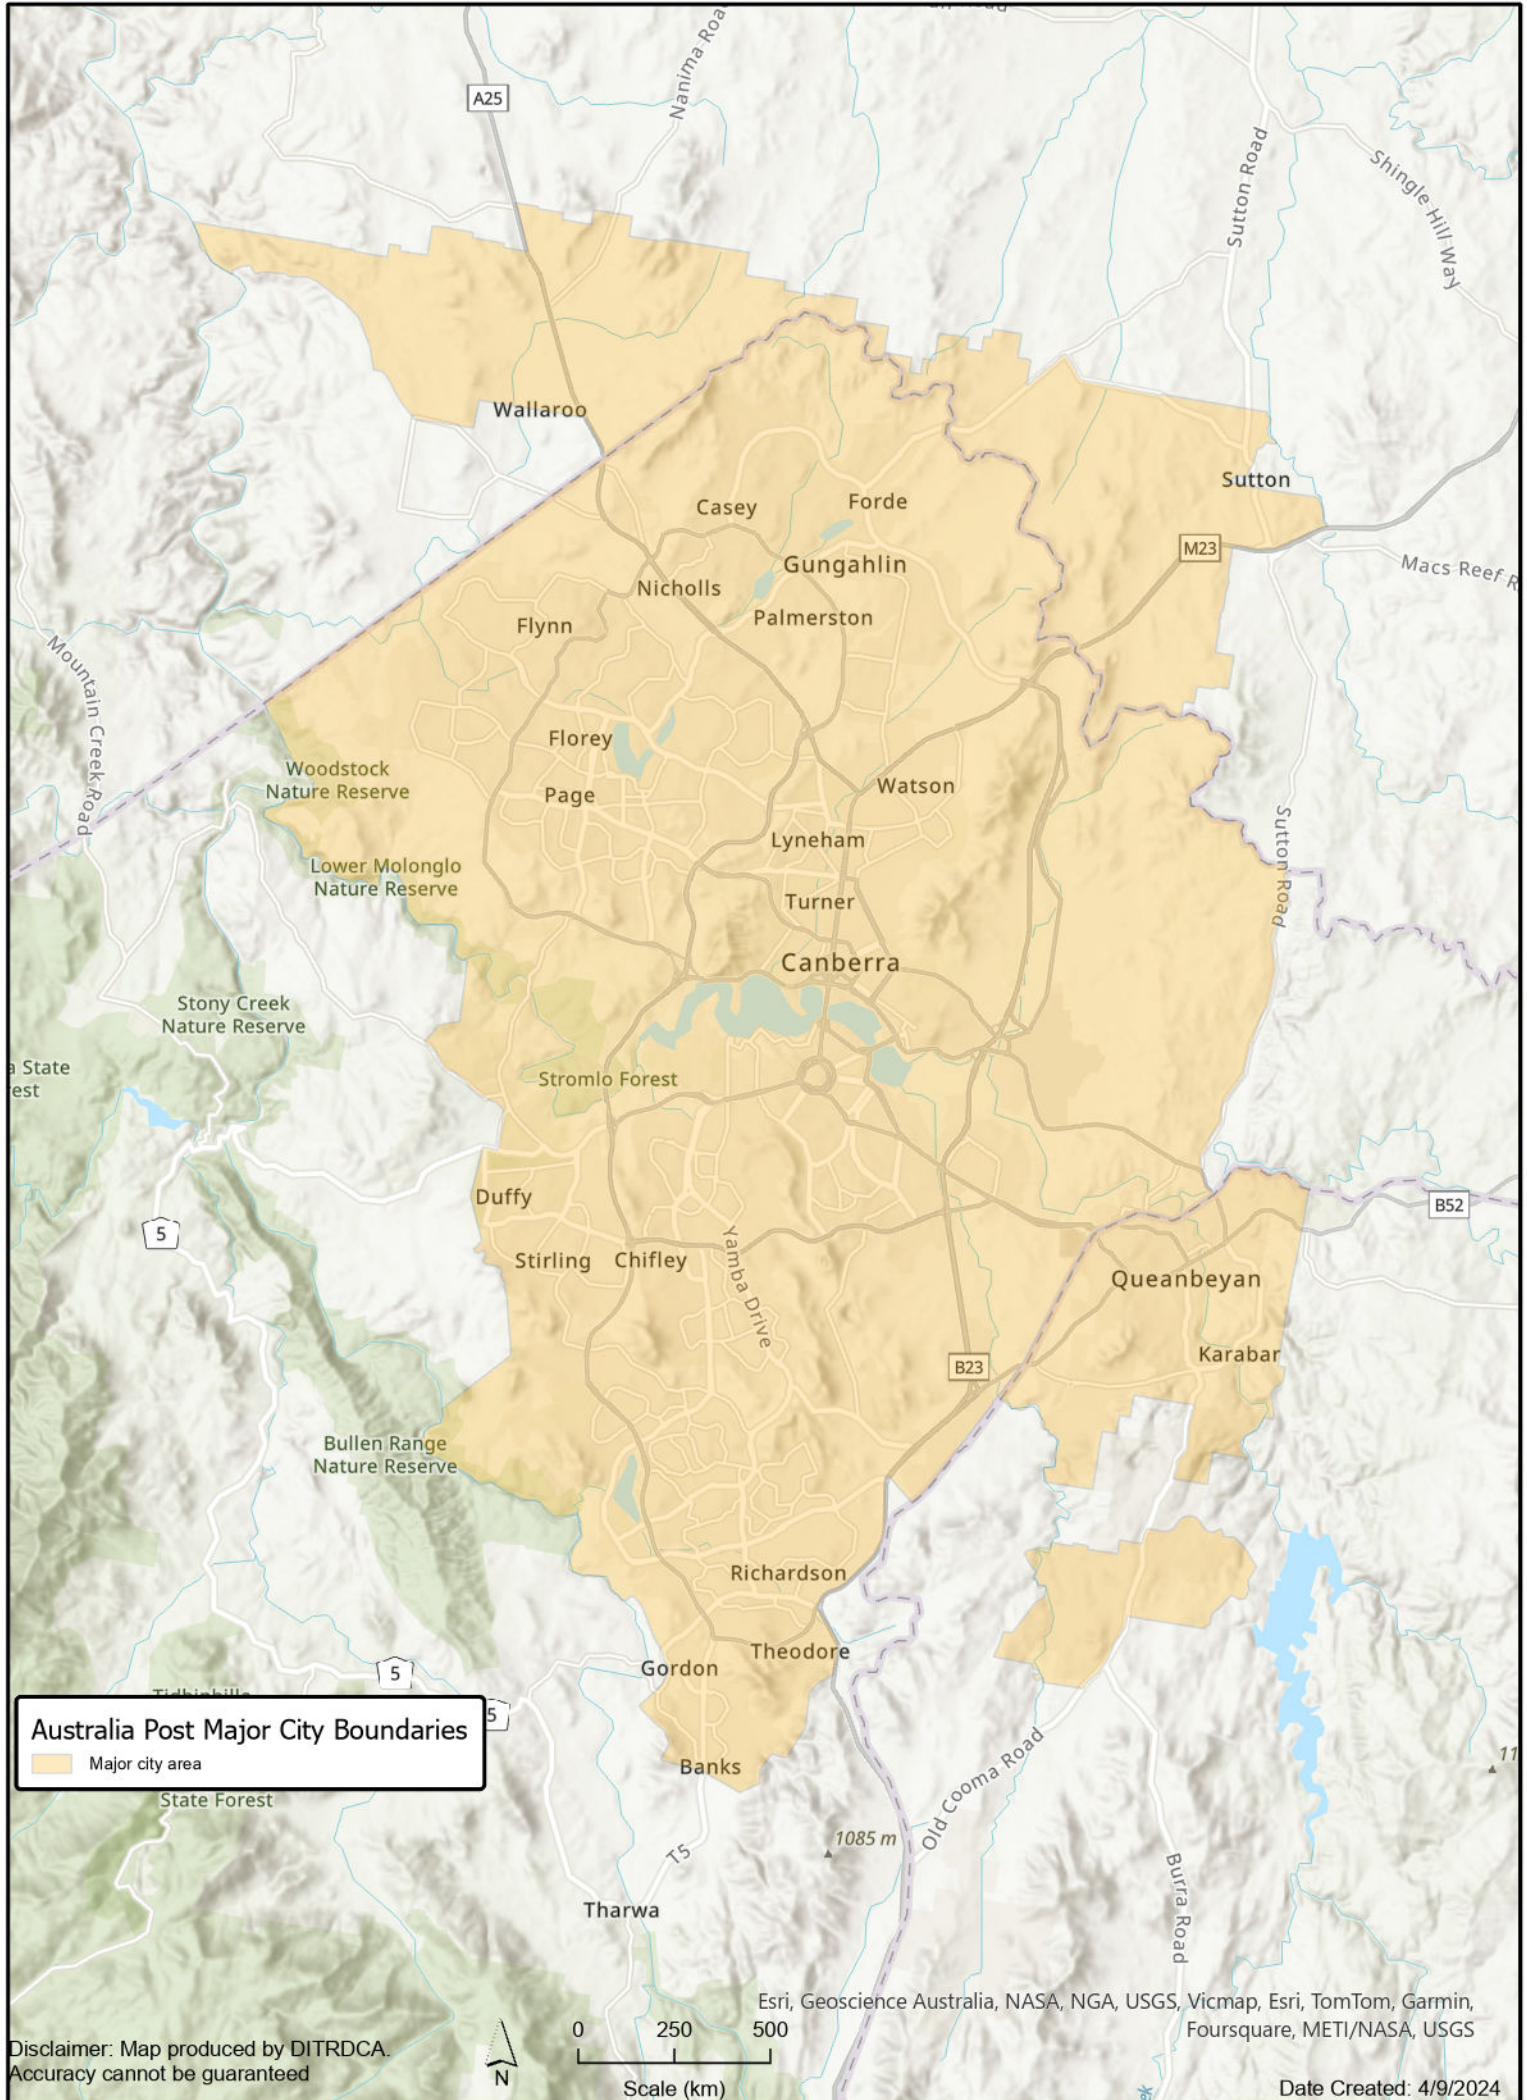

Australia Post Major City Boundaries - Canberra

Australian Government
Department of Infrastructure, Transport,
Regional Development, Communications and the Arts

Disclaimer: Map produced by DITRCA.
Accuracy cannot be guaranteed