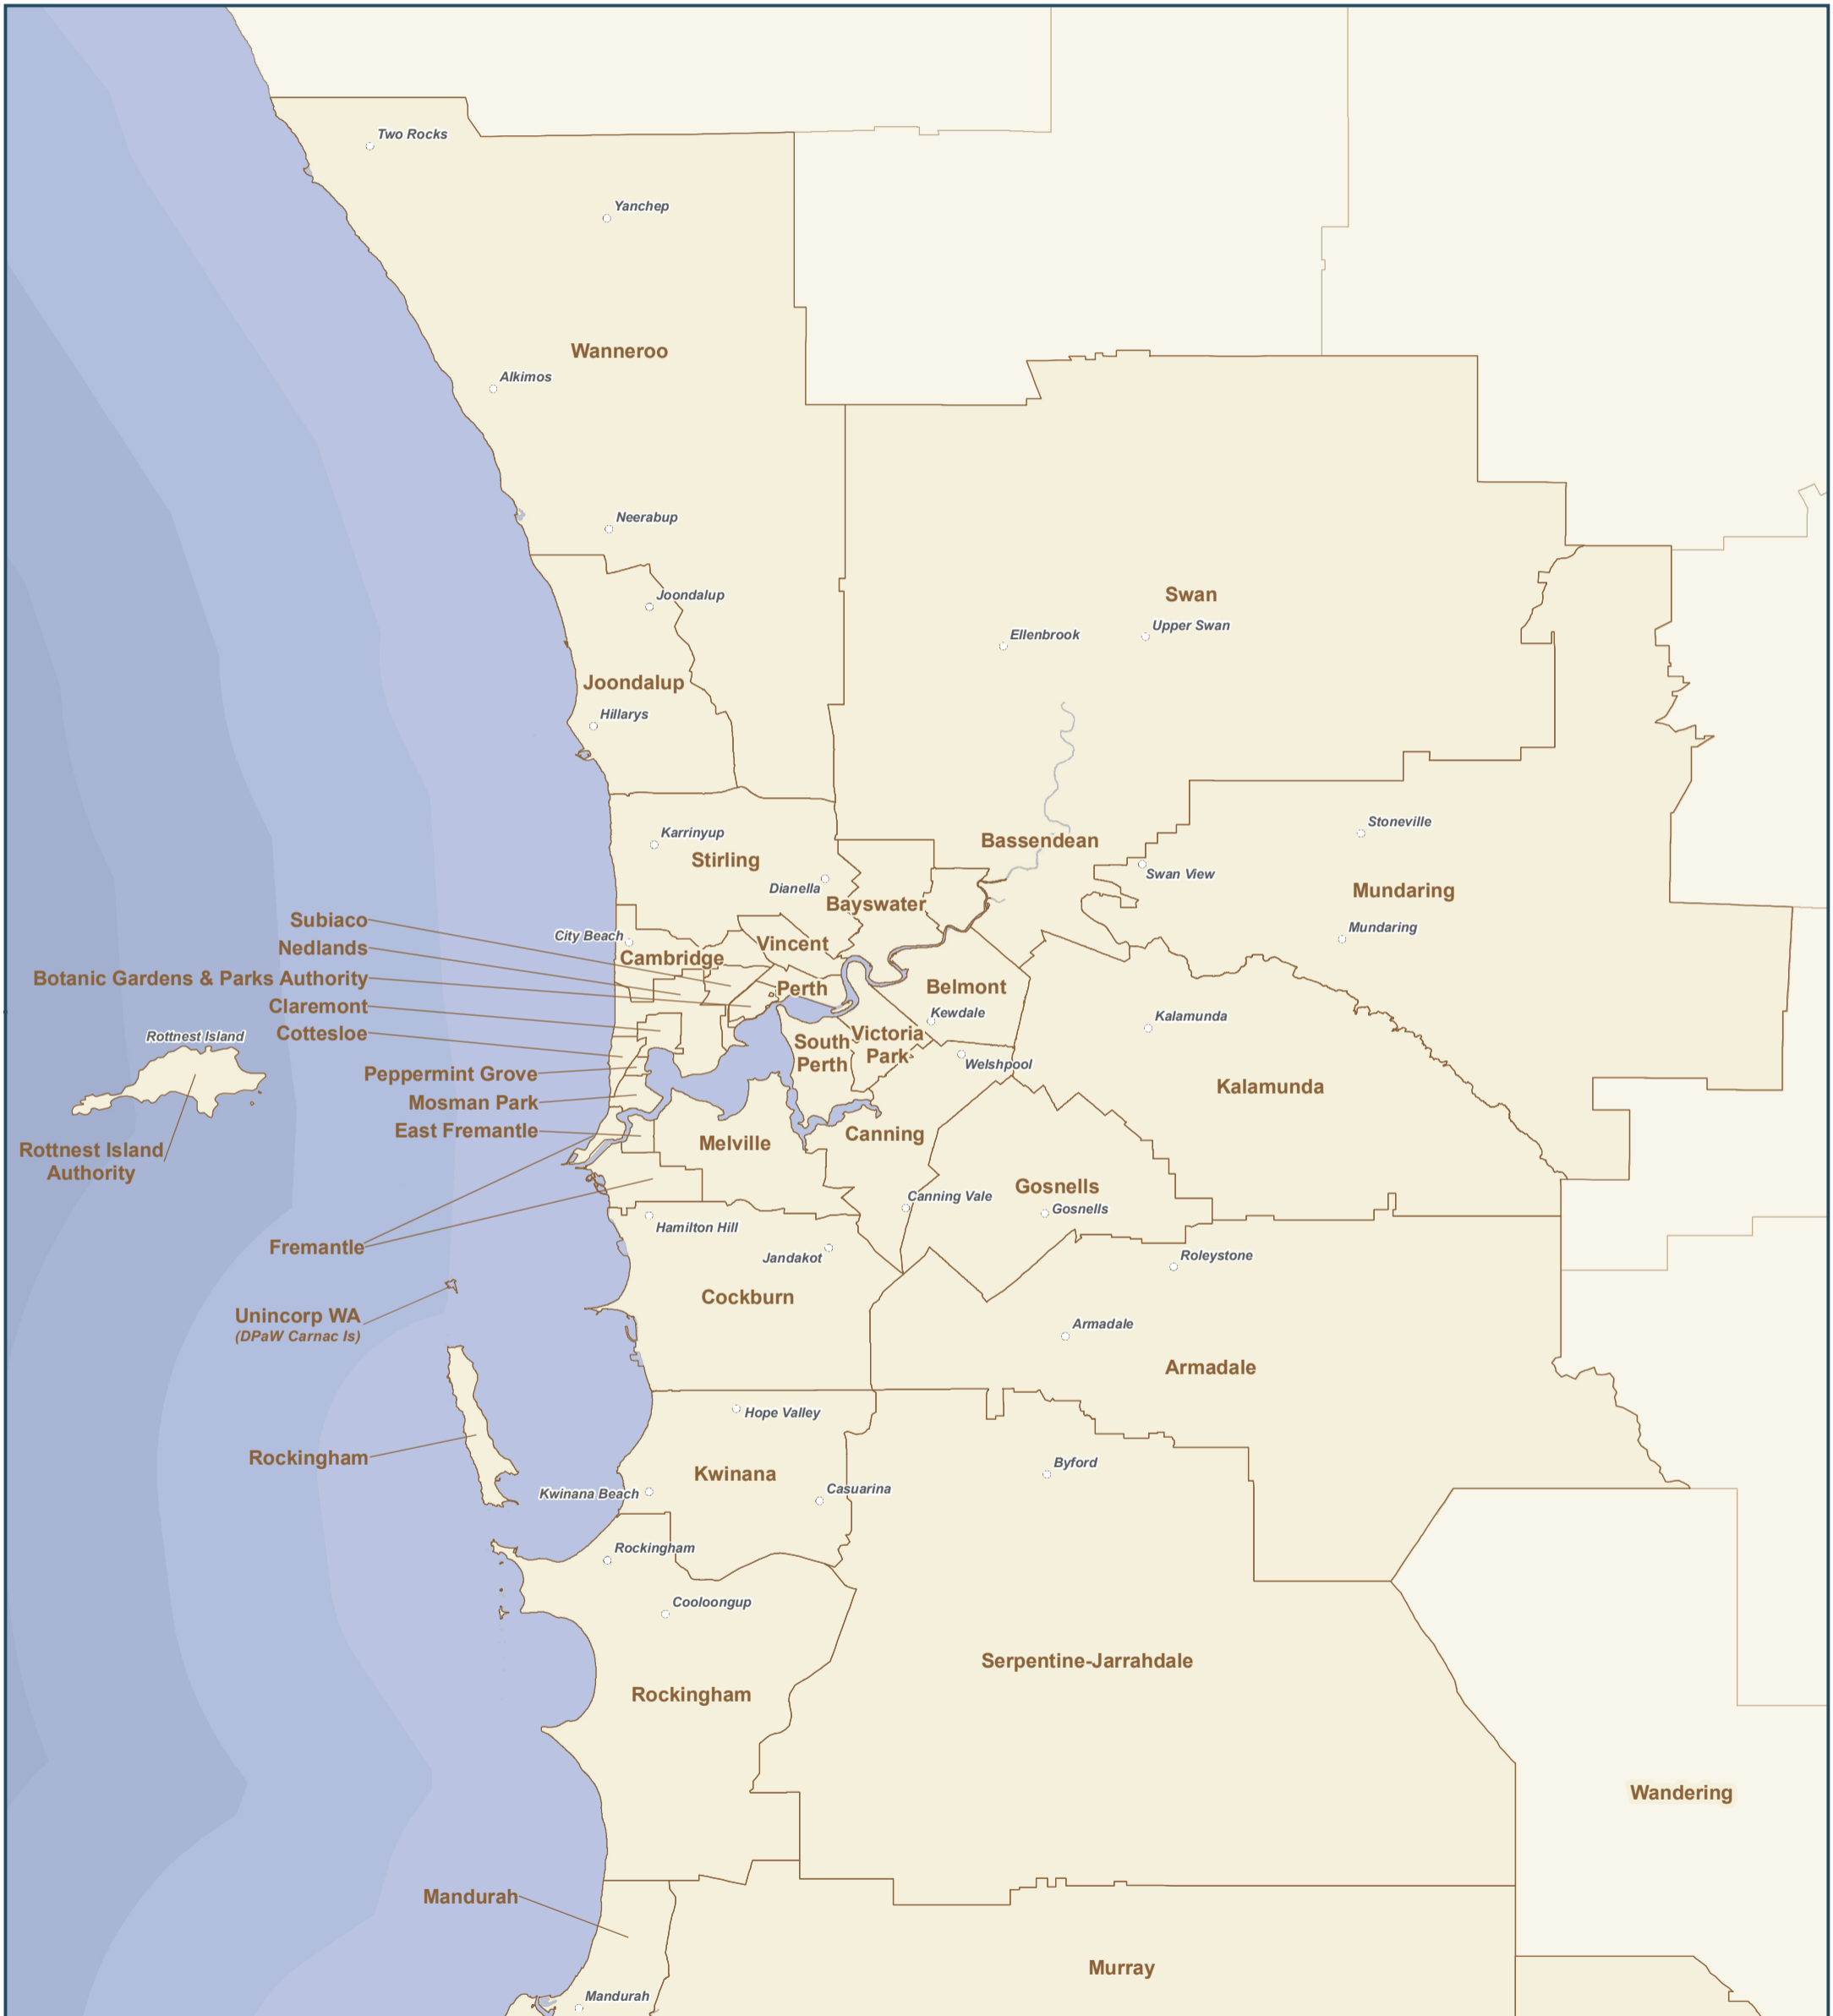

Western Australia (Perth)

Local Government Areas and Declared Local Governing Bodies

Local Government Areas Western Australia

Population Centres

- Town
- State Capital

Local Government Area Boundaries

- Local Government Areas