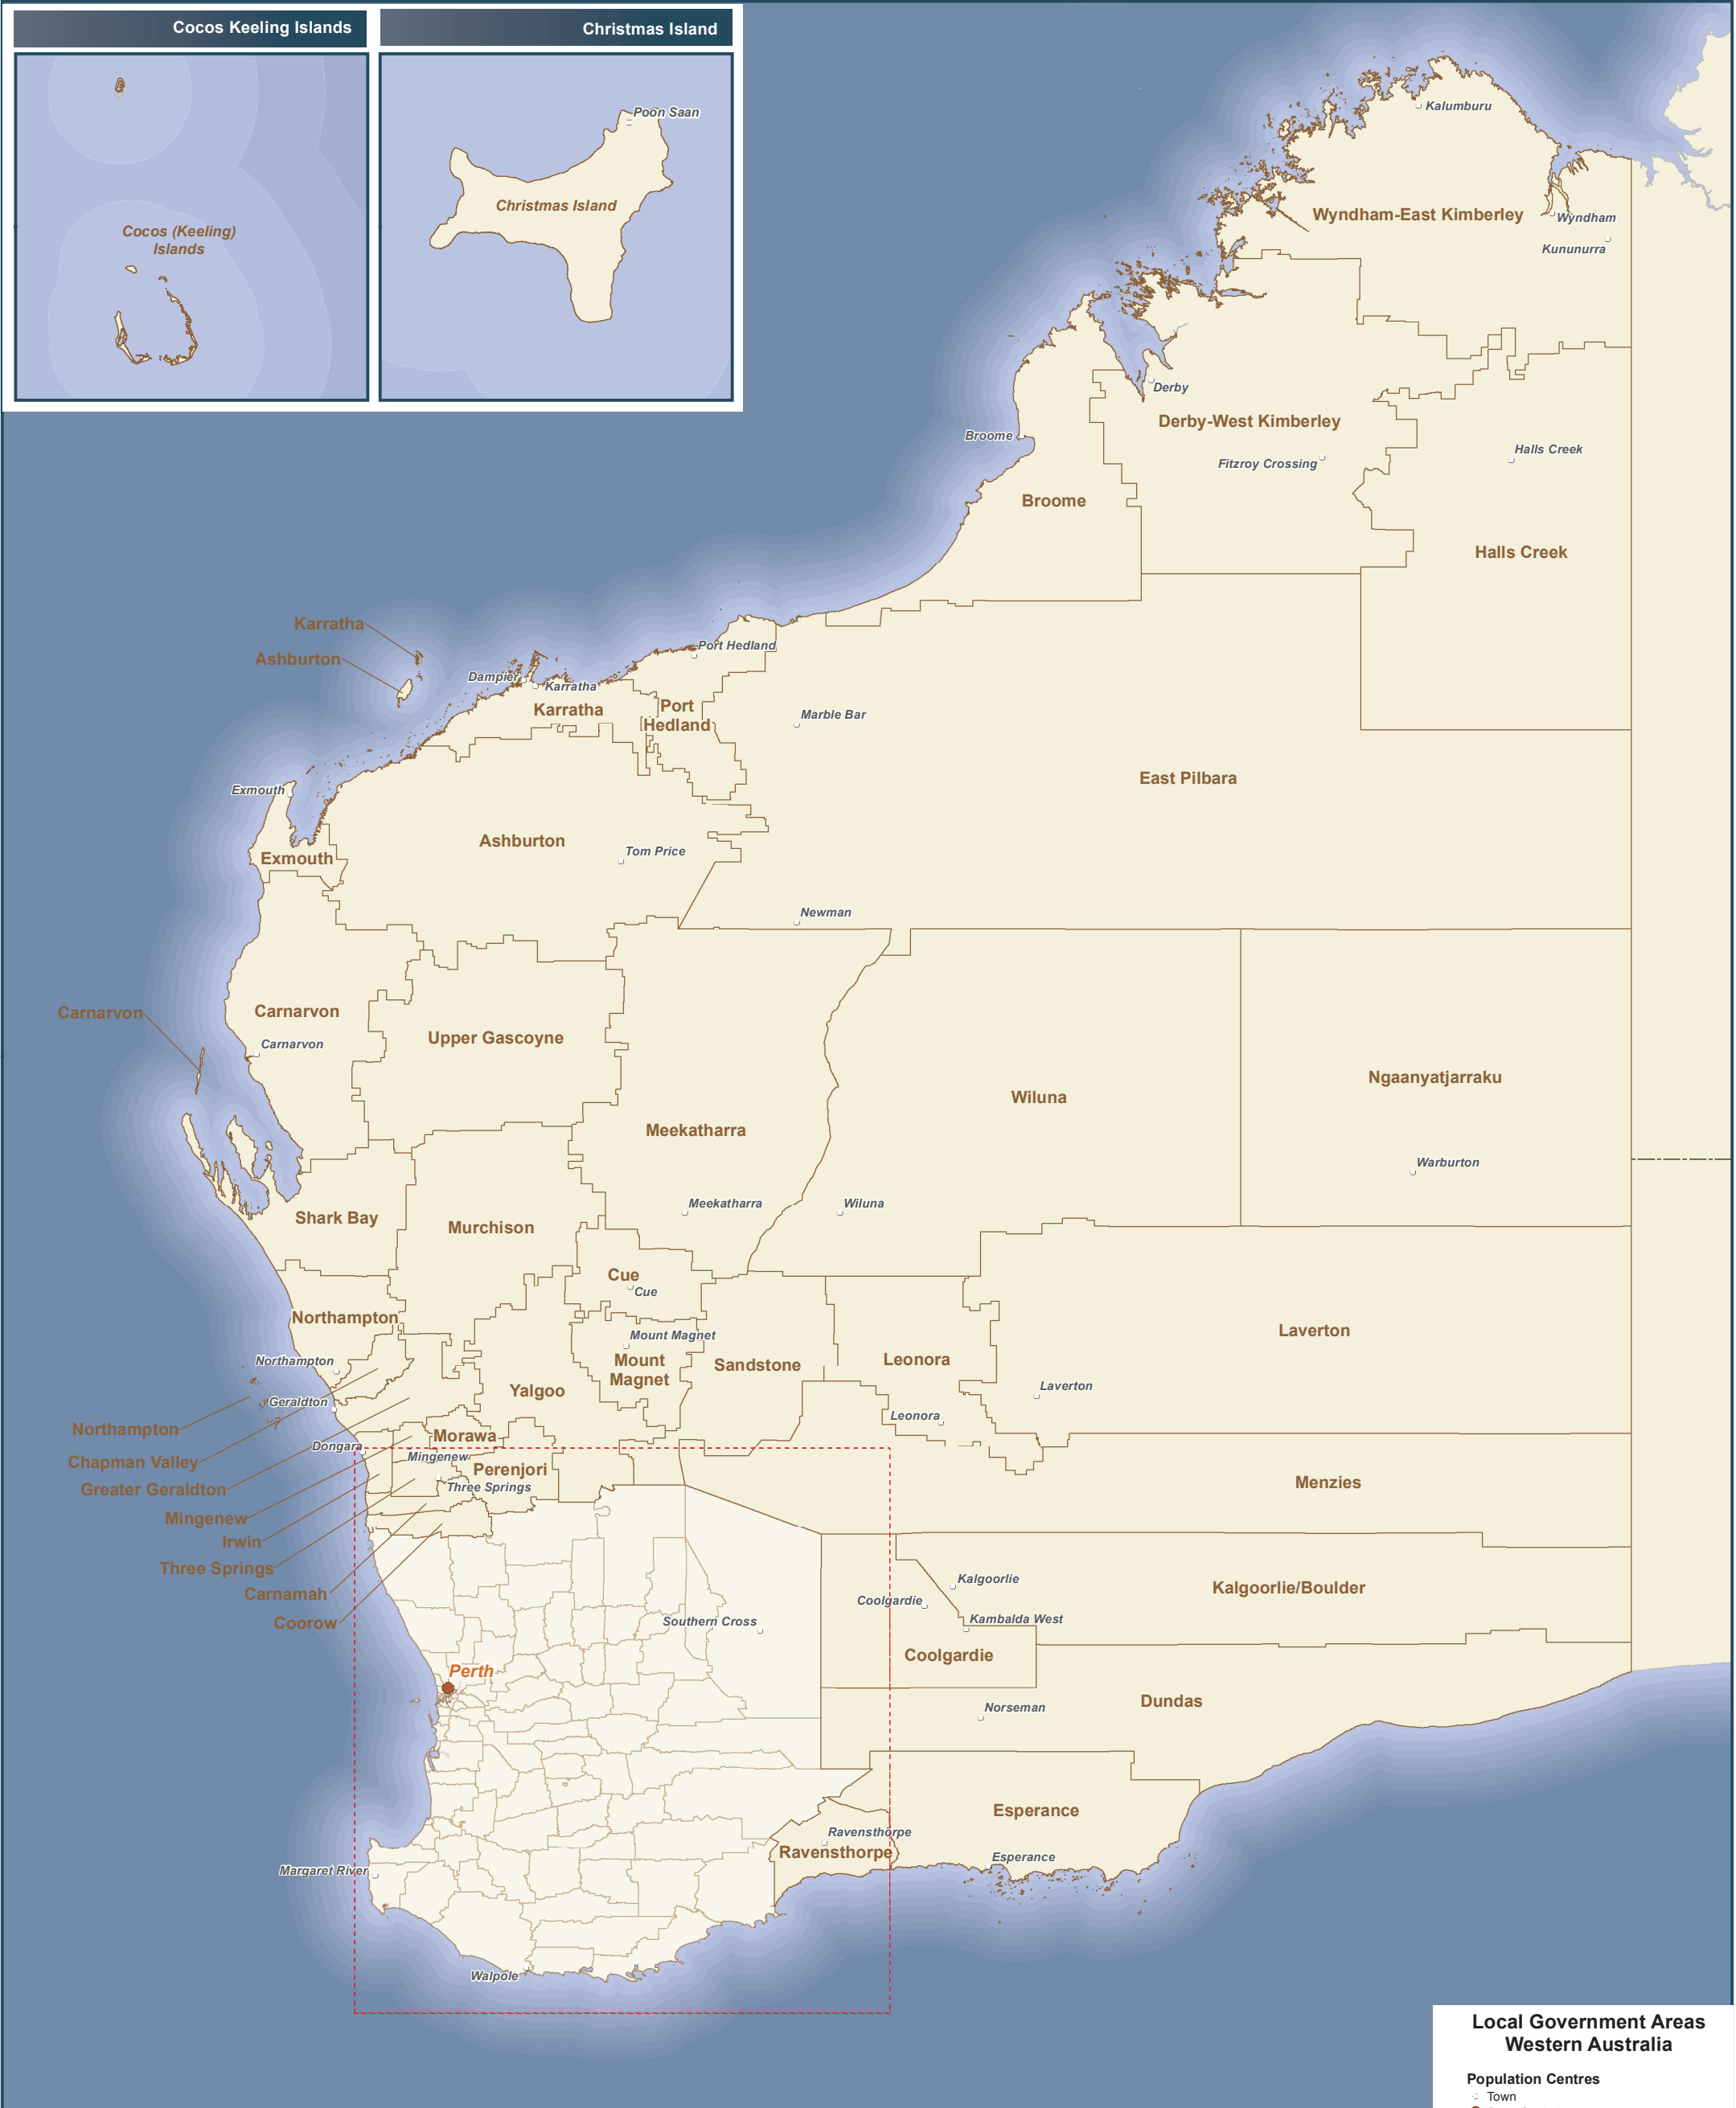

Western Australia

Local Government Areas and Declared Local Governing Bodies

**Local Government Areas
Western Australia**

Population Centres

- Town
- State Capital

Local Government Area Boundaries

- Local Government Areas

Prepared July 2015 by the Department of Infrastructure and Regional Development using 2015 PSMA/Navigate data and Australian Bureau of Statistics Local Government Area boundaries (modified for Unincorporated Regions).