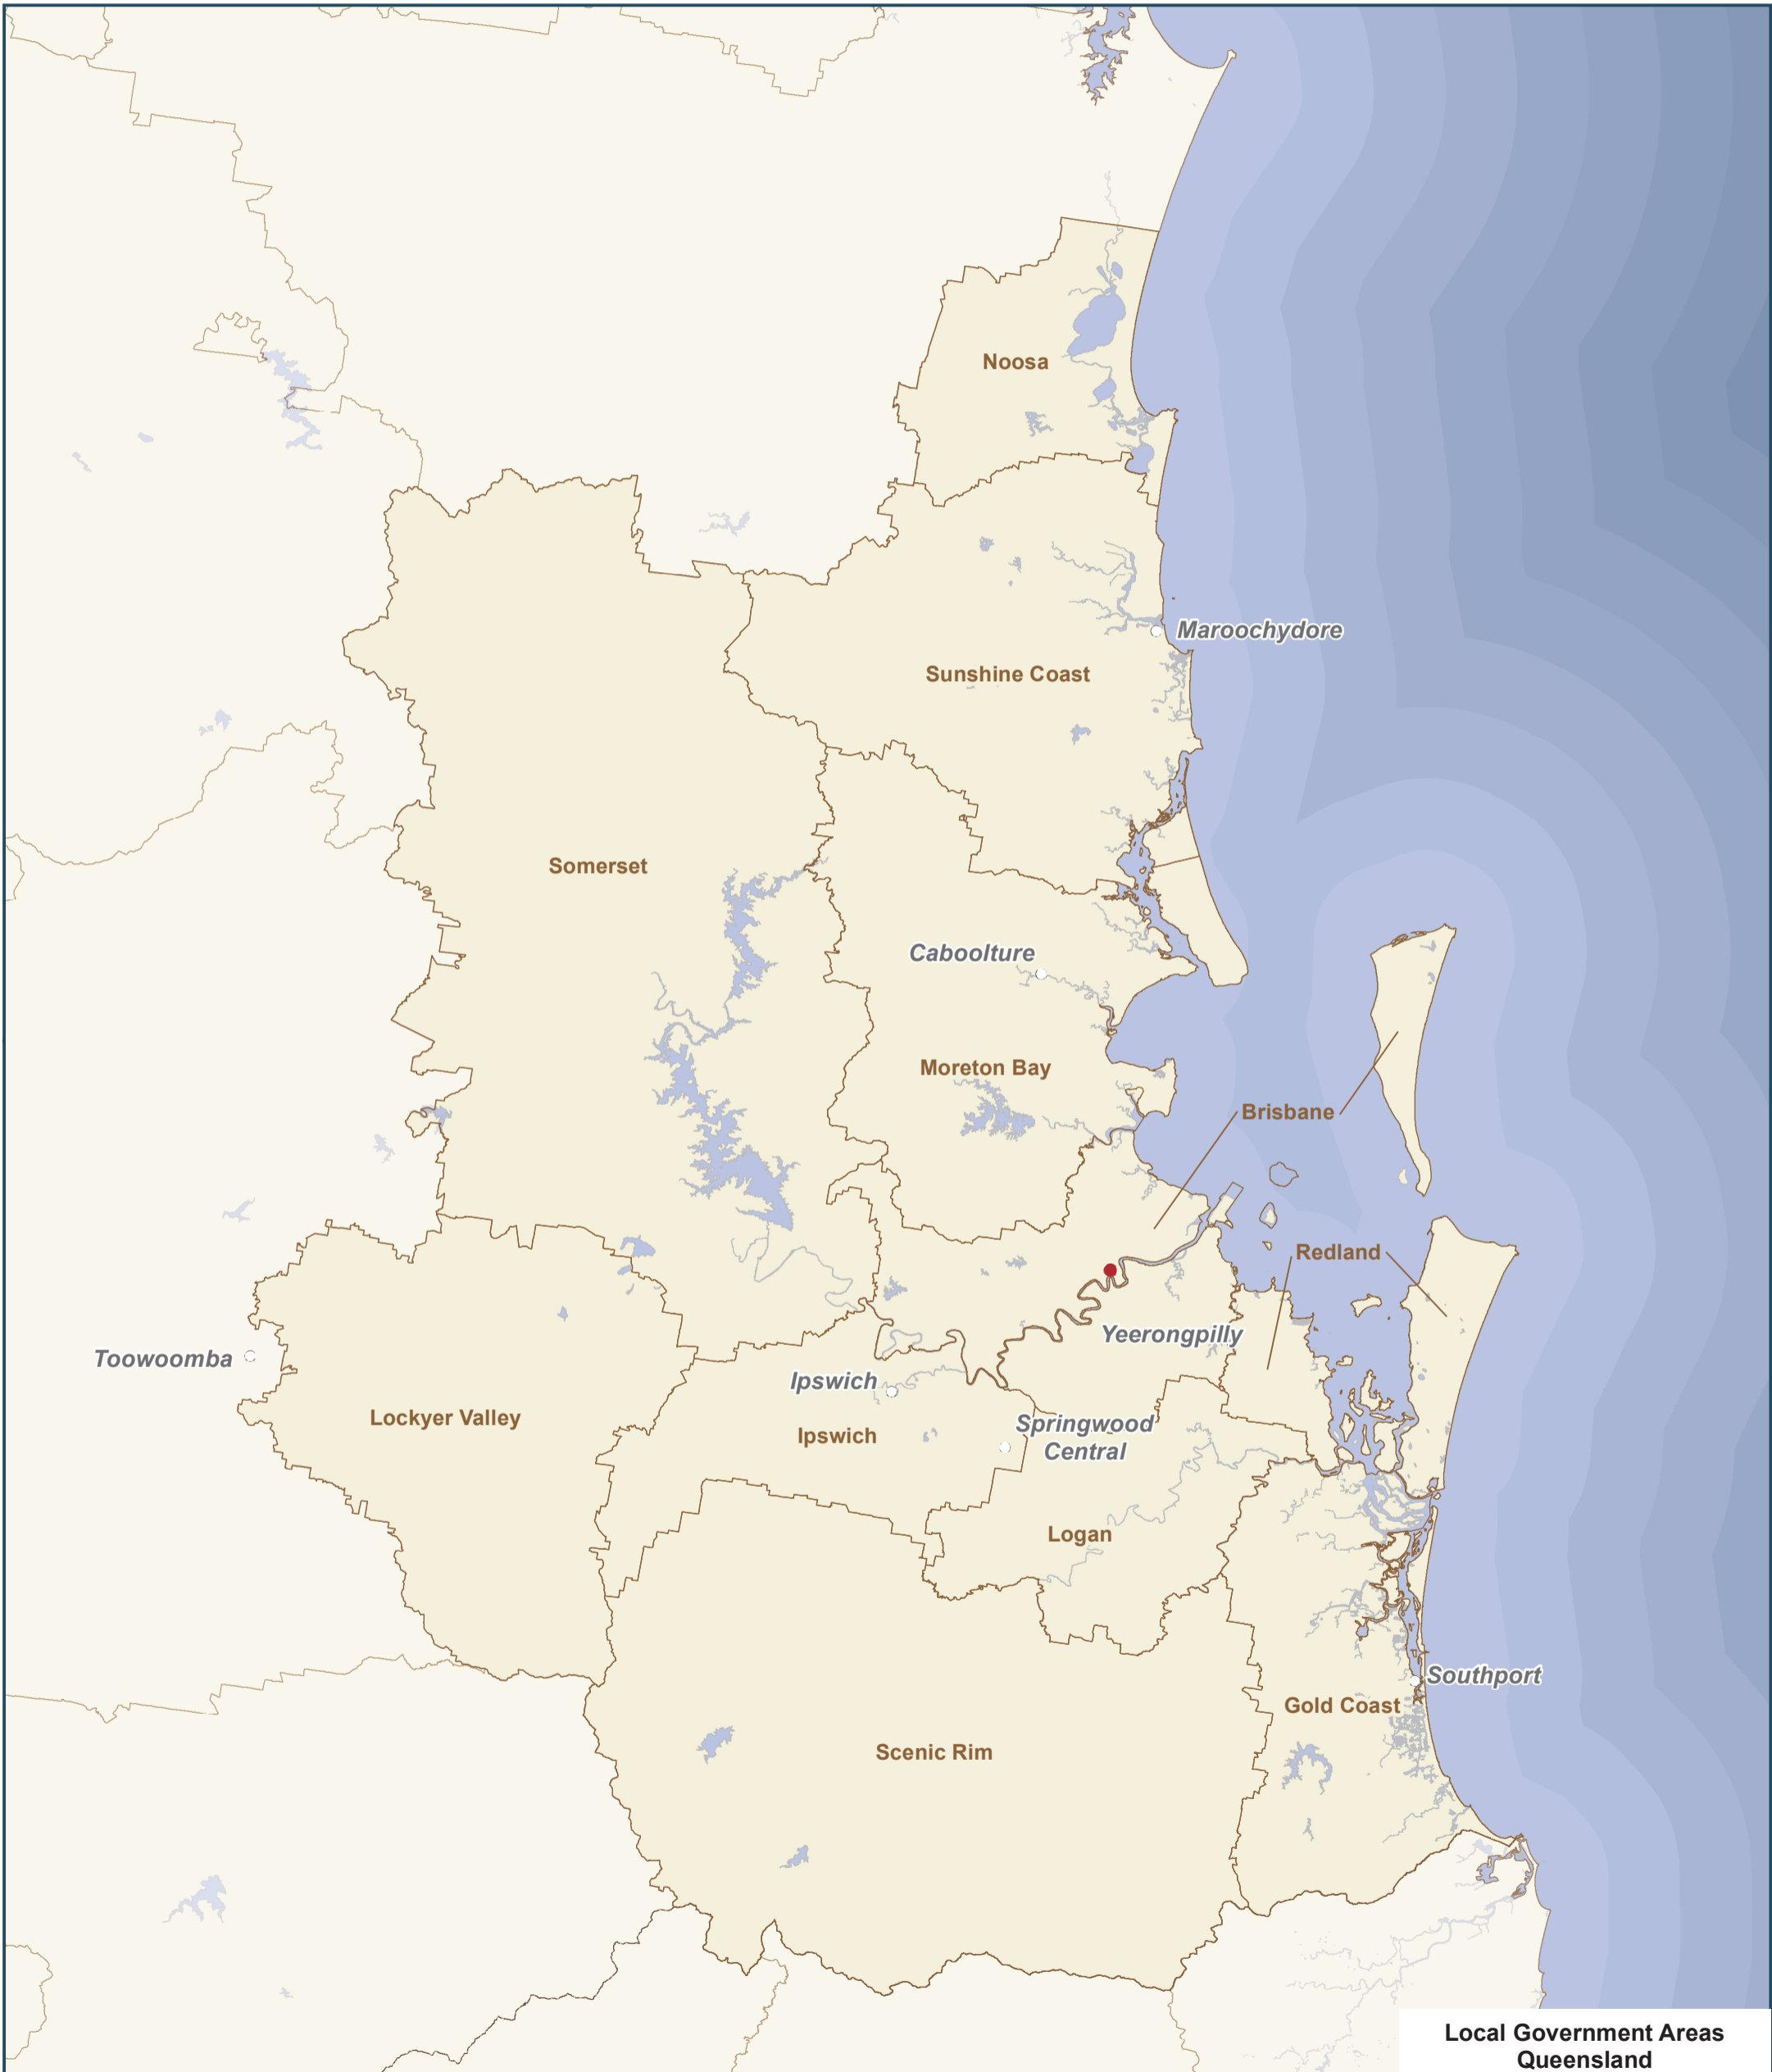

South East Queensland

Local Government Areas and Declared Local Governing Bodies

Local Government Areas Queensland

- Population Centres**
- Town
 - State Capital

- Local Government Area Boundaries**
- Local Government Areas