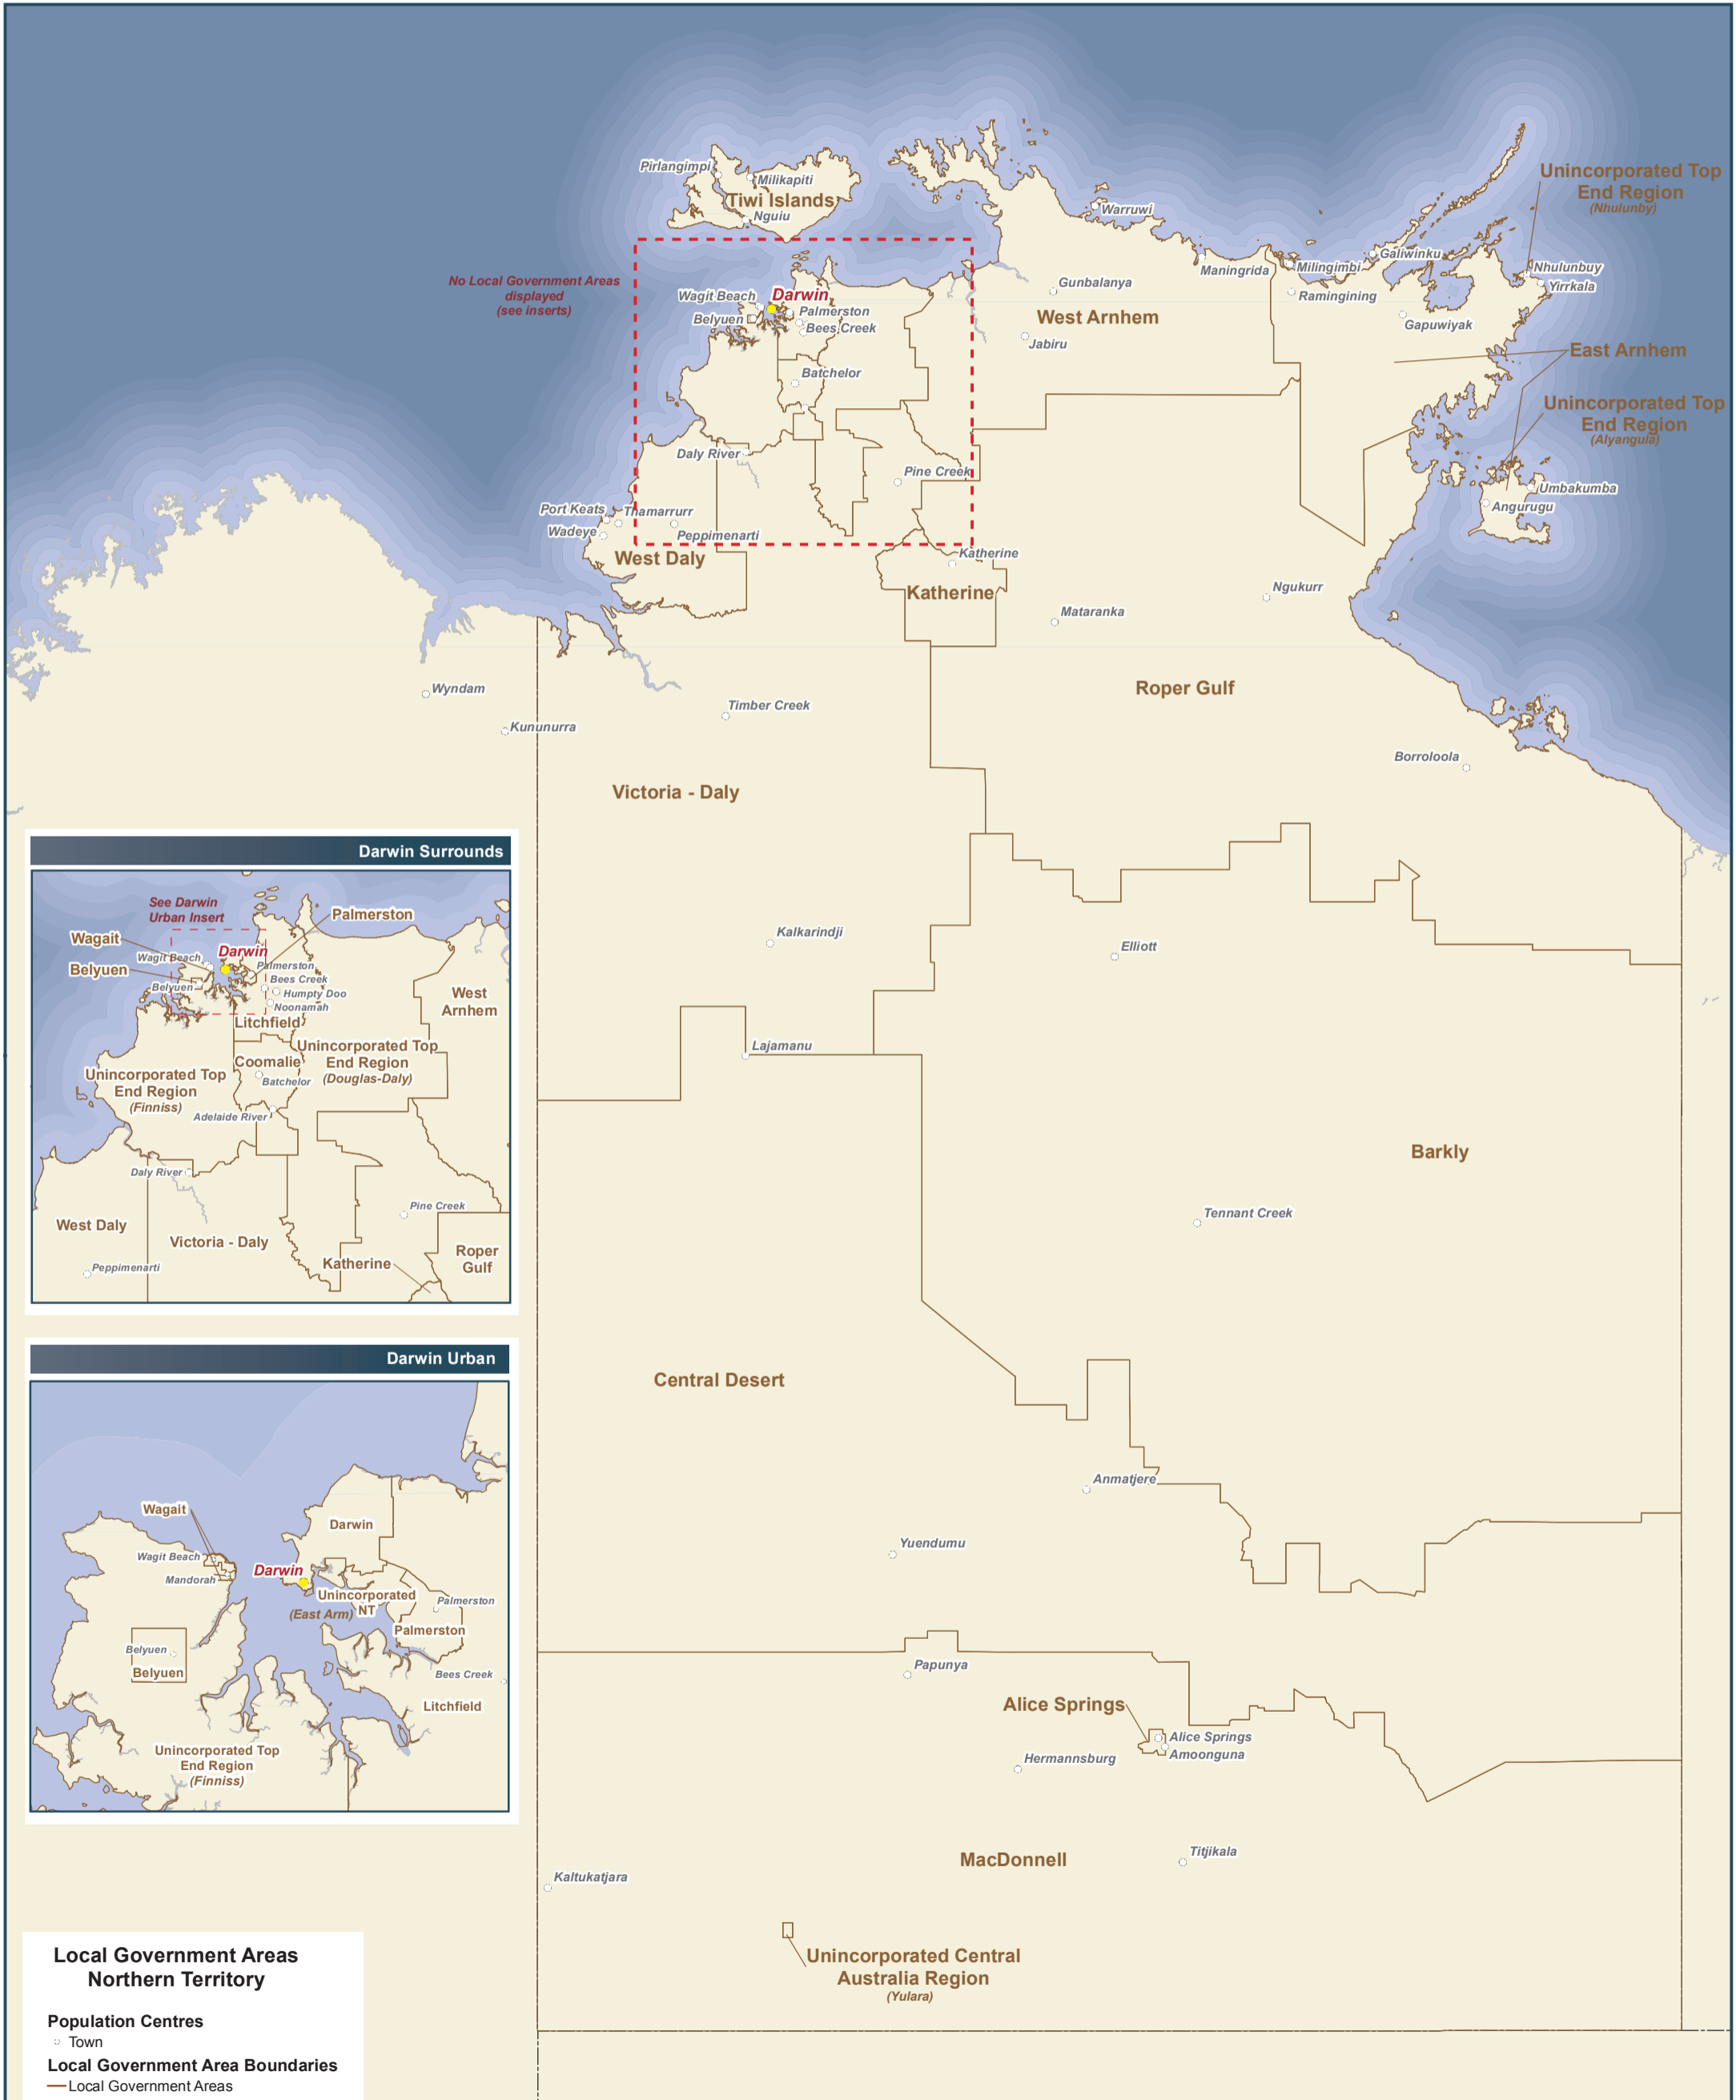

Northern Territory

Local Government Areas and Declared Local Governing Bodies

Prepared July 2015 by the Department of Infrastructure and Regional Development using 2015 PSMA/Navigate data and Australian Bureau of Statistics Local Government Area boundaries (modified for Unincorporated Regions).