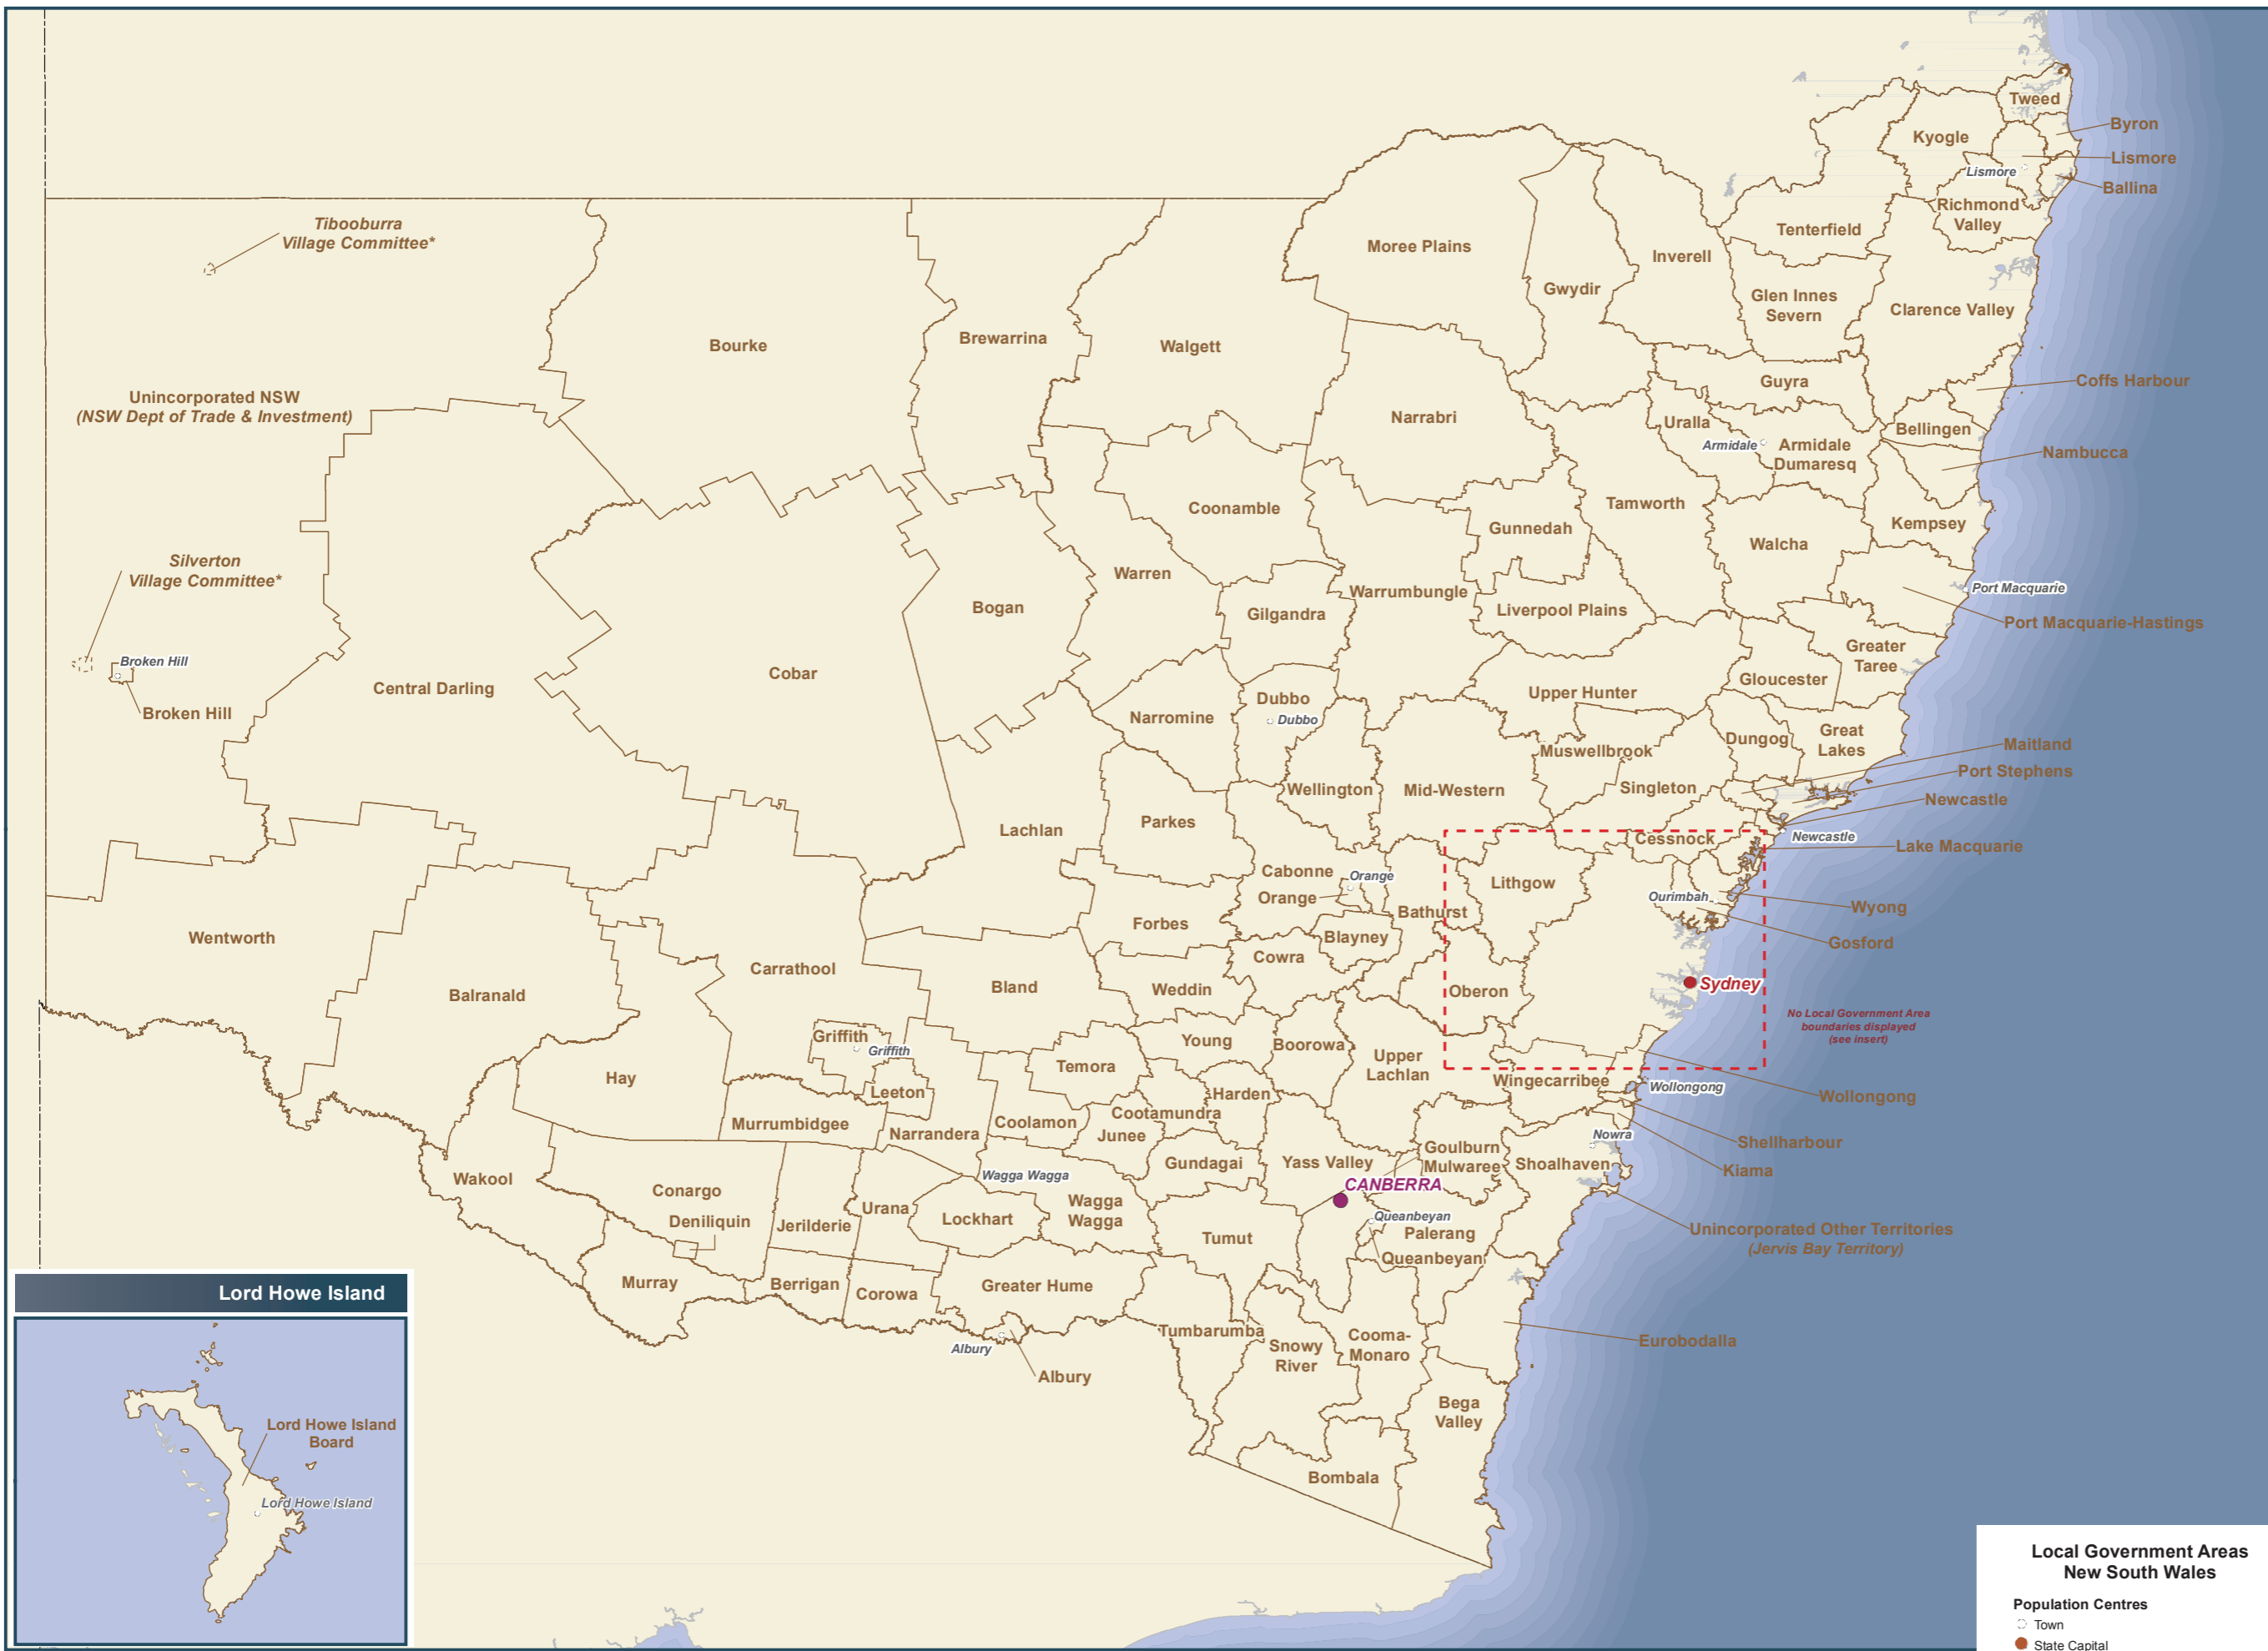

Local Government Areas and Declared Local Governing Bodies

New South Wales

**Local Government Areas  
New South Wales**

**Population Centres**

- Town
- State Capital
- National Capital

**Local Government Area Boundaries**

- Local Government Areas
- - Declared Local Governing Body

Prepared July 2015 by the Department of Infrastructure and Regional Development using 2015 PSMA/Navigate data and Australian Bureau of Statistics Local Government Area boundaries (modified for Unincorporated Regions).