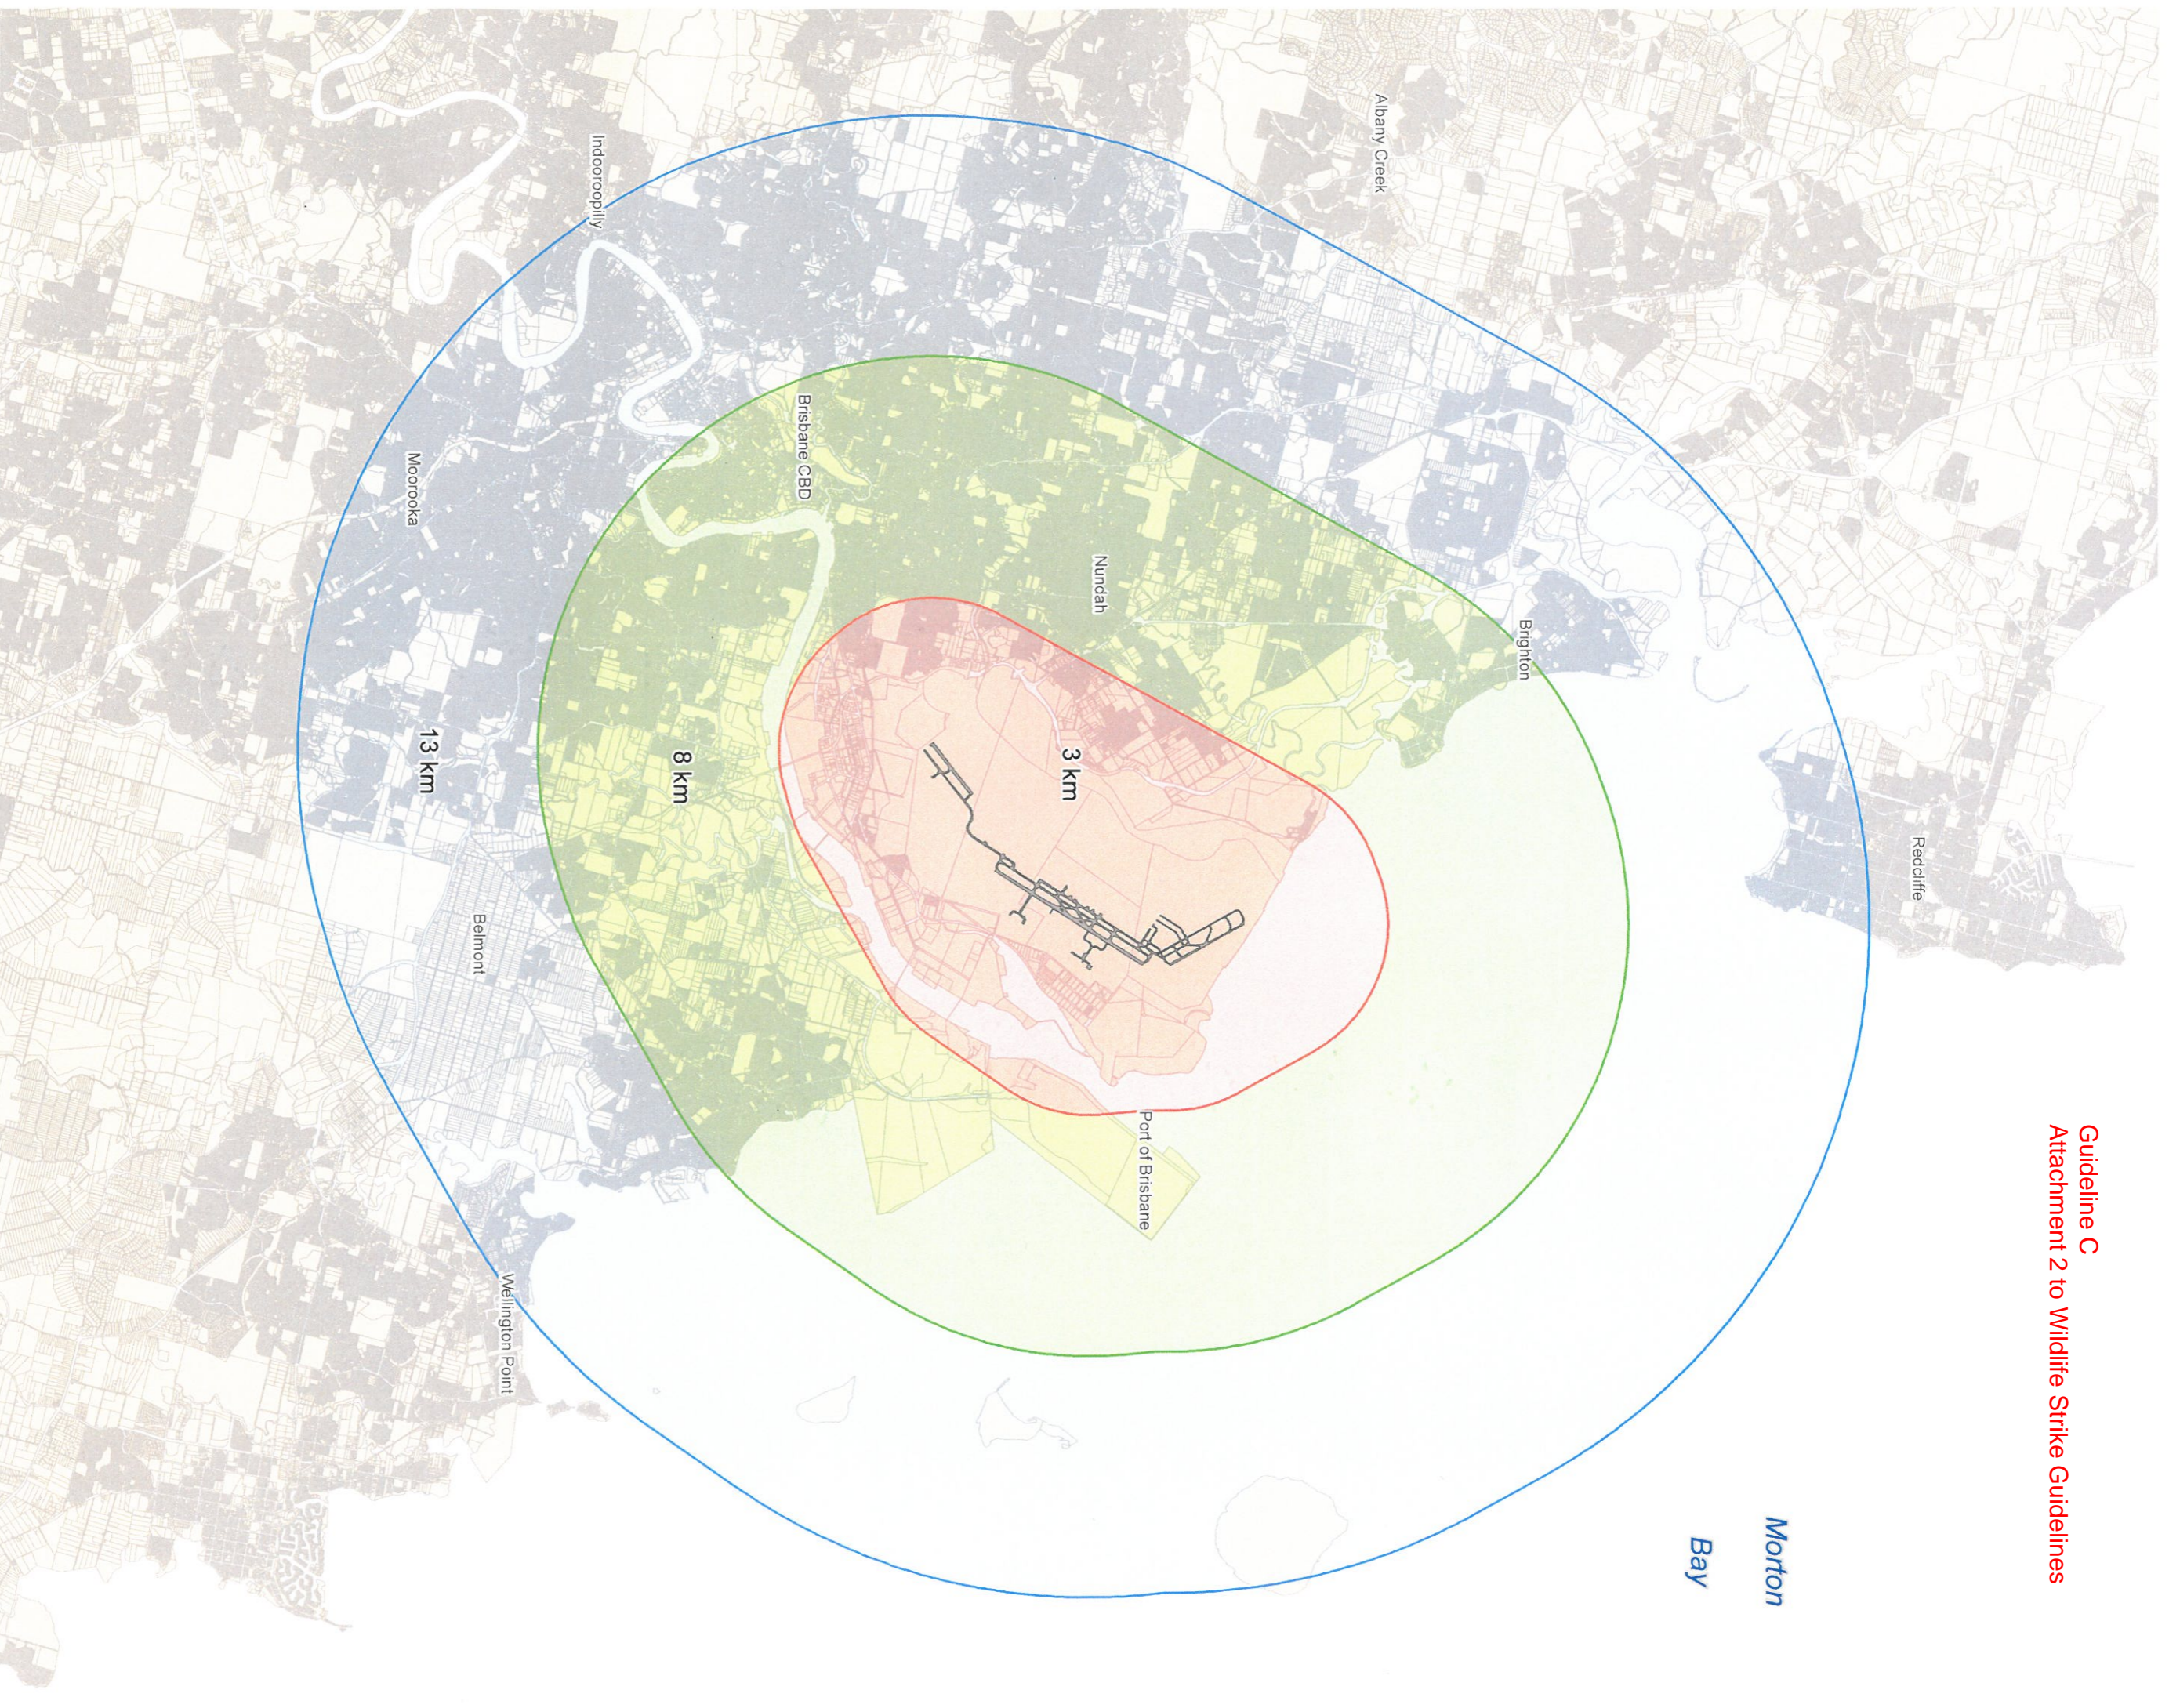

**Guideline C**  
**Attachment 2 to Wildlife Strike Guidelines**

**Airport Buffers - Brisbane Airport**

- Legend**
- Airport Runways
  - Airport Buffer Zones
    - 3 km
    - 8 km
    - 13 km
  - DCDB

**Date:** 4 March, 2011

**Map Details:**  
Geographic Datum Australia (GDA) 1994  
MGA Zone 54

**IMPORTANT WARNING AND DISCLAIMER:**  
The information shown may be incomplete or incorrect, and is to be regarded as indicative only. AAL does not warrant or guarantee the accuracy of the information shown.